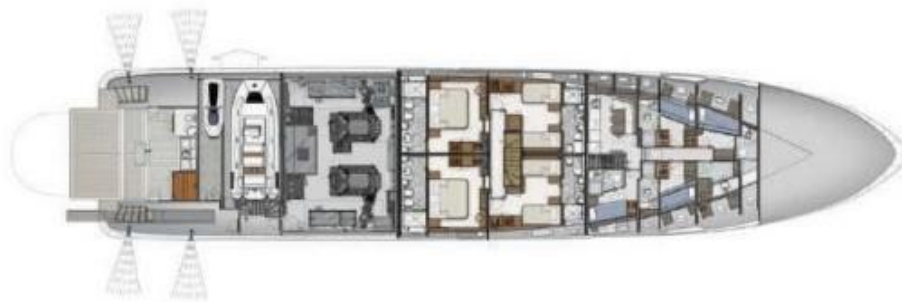

**GENERAL ARRANGEMENT  
140' BENETTI 2015 M/Y LADY MRD**

SUN DECK

UPPER DECK

MAIN DECK

LOWER DECK