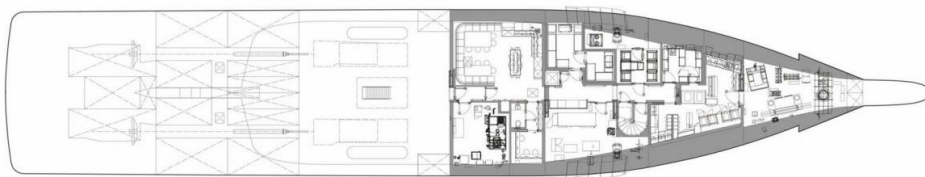

GENERAL ARRANGEMENT 243' LURSSSEN 2017 M/Y AURORA

SUN DECK

■ GUEST AREAS ■ MASTER SUITE ■ GUEST CABINS ■ MASTER SUITE OFFICE ■ GYM ■ MASSAGE SUITE ■ HAMMAM ■ JACUZZI ■ POOL

BRIDGE DECK

■ GUEST AREAS ■ MASTER SUITE ■ GUEST CABINS ■ MASTER SUITE OFFICE ■ GYM ■ MASSAGE SUITE ■ HAMMAM ■ JACUZZI ■ POOL

OWNER'S DECK

■ GUEST AREAS ■ MASTER SUITE ■ GUEST CABINS ■ MASTER SUITE OFFICE ■ GYM ■ MASSAGE SUITE ■ HAMMAM ■ JACUZZI ■ POOL

MAIN DECK

■ GUEST AREAS ■ MASTER SUITE ■ GUEST CABINS ■ MASTER SUITE OFFICE ■ GYM ■ MASSAGE SUITE ■ HAMMAM ■ JACUZZI ■ POOL

LOWER DECK

■ GUEST AREAS ■ MASTER SUITE ■ GUEST CABINS ■ MASTER SUITE OFFICE ■ GYM ■ MASSAGE SUITE ■ HAMMAM ■ JACUZZI ■ POOL

TANK DECK

■ GUEST AREAS ■ MASTER SUITE ■ GUEST CABINS ■ MASTER SUITE OFFICE ■ GYM ■ MASSAGE SUITE ■ HAMMAM ■ JACUZZI ■ POOL