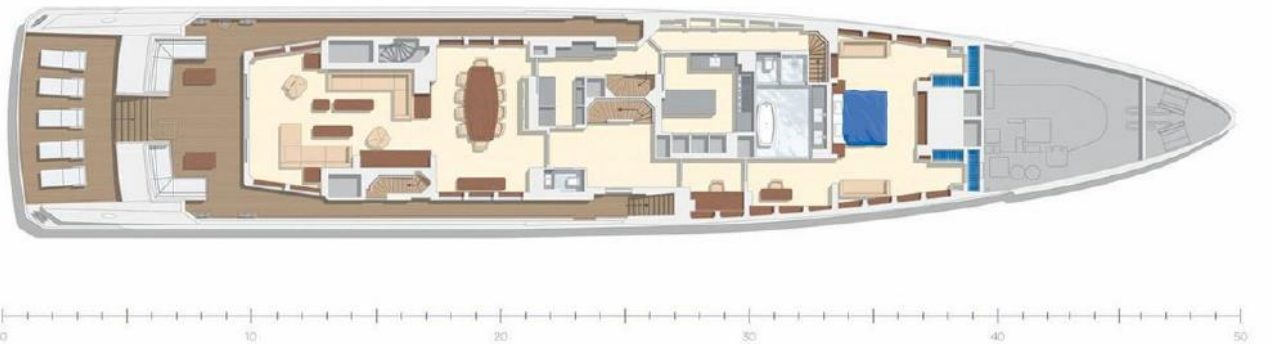

GENERAL ARRANGEMENT
164' HEESEN 2017 M/Y HOME

SUN DECK

UPPER DECK

MAIN DECK

LOWER DECK