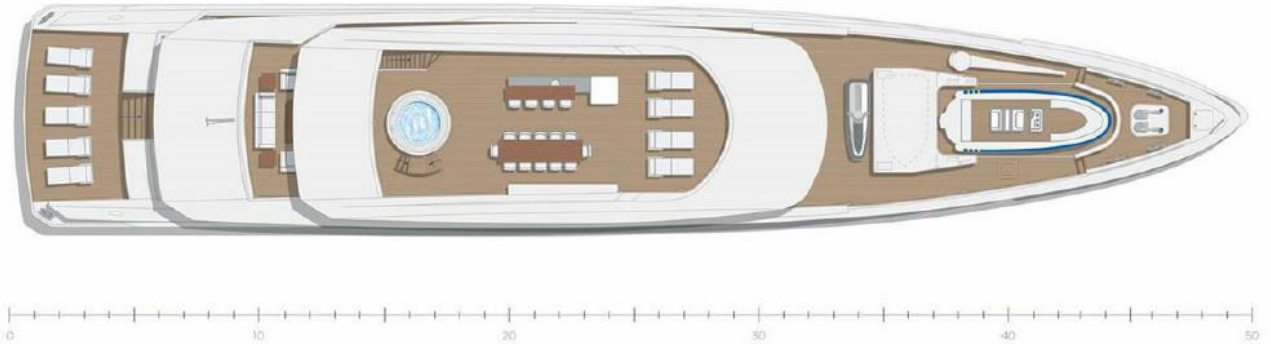

GENERAL ARRANGEMENT
164' HEESEN 2017 M/Y HOME

SUN DECK

UPPER DECK

MAIN DECK

LOWER DECK