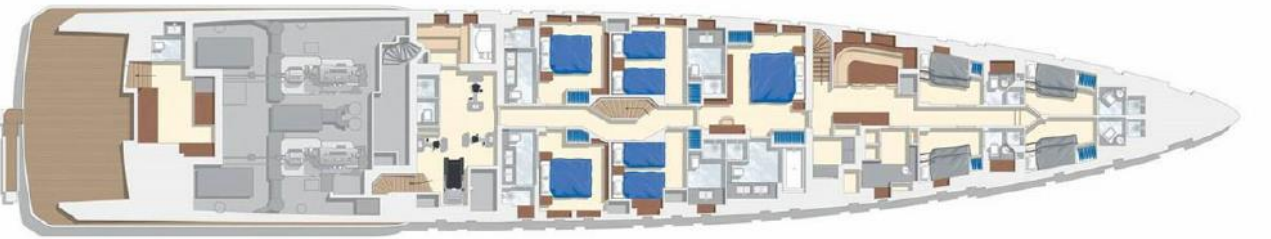

GENERAL ARRANGEMENT
164' HEESEN 2017 M/Y HOME

SUN DECK

UPPER DECK

MAIN DECK

LOWER DECK